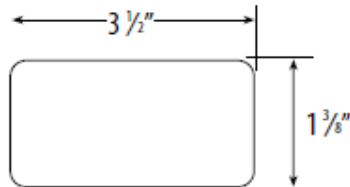

PRODUCT PROFILES

5/4 x 6 Channeled™

5/4 x 6 Classic

CorrectDock™

5/4 x 6 Starter

CX 4 x 4 DCL

2 x 4 DCL

CX RapidRail Top & Bottom Guardrail