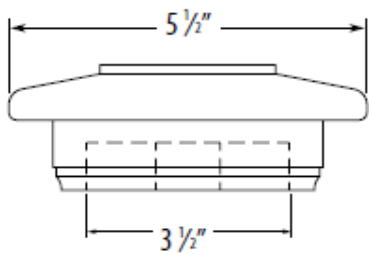

PRODUCT PROFILES

5/4 x 6 Channeled™

5/4 x 6 Classic

CorrectDock™

5/4 x 6 Starter

CX 4 x 4 DCL

2 x 4 DCL

CX RapidRail Top & Bottom Guardrail

Plateau Post Cap

Shaker Post Skirt

CX Baluster

Baluster Connector

Rail Connector

Rail Hinge Bracket

Rail L Bracket

Fascia Trim Board