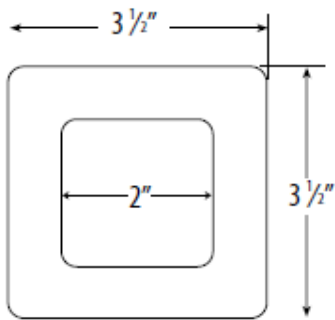

PRODUCT PROFILES

5/4 x 6 Channeled™

5/4 x 6 Classic

CorrectDock™

5/4 x 6 Starter

CX 4 x 4 DCL

2 x 4 DCL

CX RapidRail Top & Bottom Guardrail

Plateau Post Cap

Shaker Post Skirt

CX Baluster

Baluster Connector

Rail Connector

Rail Hinge Bracket

Rail L Bracket

Fascia Trim Board