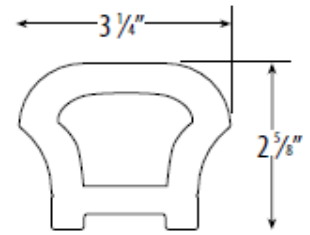

PRODUCT PROFILES

5/4 x 6 Channeled™

5/4 x 6 Classic

CorrectDock™

5/4 x 6 Starter

CX 4 x 4 DCL

2 x 4 DCL

CX RapidRail Top & Bottom Guardrail

Plateau Post Cap

Shaker Post Skirt

CX Baluster

Baluster Connector

Rail Connector

Rail Hinge Bracket

Rail L Bracket

Fascia Trim Board