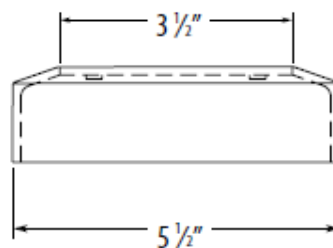

Shaker Post Skirt